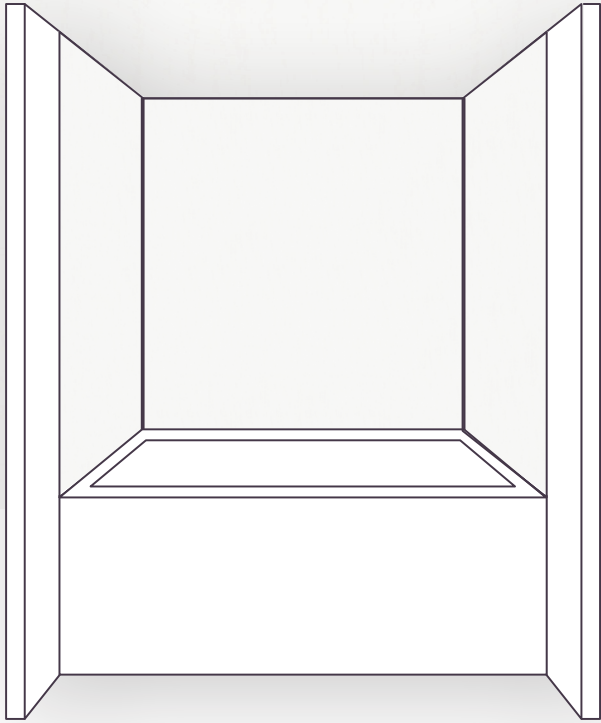

LEFT & RIGHT WALL: CENTER WALL:
48" x 96" 61" x 96"

HARMONIA LX55

Envelop your shower walls in the gentle embrace of Harmonia. Like a symphony, its soft and muted but whispers elegance. The beautiful beige veins move across the surface, creating a mesmerizing movement that captivates the eye.

LEFT & RIGHT WALL:
32" x 63"

CENTER WALL:
61" x 63"

TUB WALL:
63" x 32"

SERENITY LX18

Immerse yourself in the tranquil embrace of Serenity. The simplicity of Serenity's white visual speaks volumes, transforming your shower walls into a serene canvas of calm sophistication.

LEFT & RIGHT WALL: 32" x 63"
CENTER WALL: 61" x 63"

STYLE & DESIGN

Elegant
Aesthetics

High-Resolution
Realism

Simple Fabrication
for DIY Projects

Seamless Design for
Walls & Tub Surrounds

WHETHER YOU'RE AIMING FOR A SIMPLE, SLEEK DESIGN OR A STUNNING, HIGH-IMPACT SHOWCASE