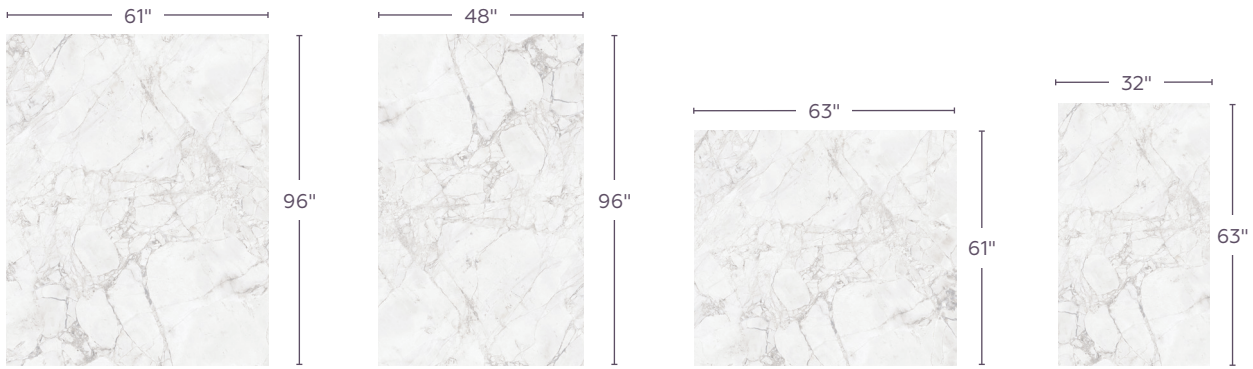

SIZES OFFERED